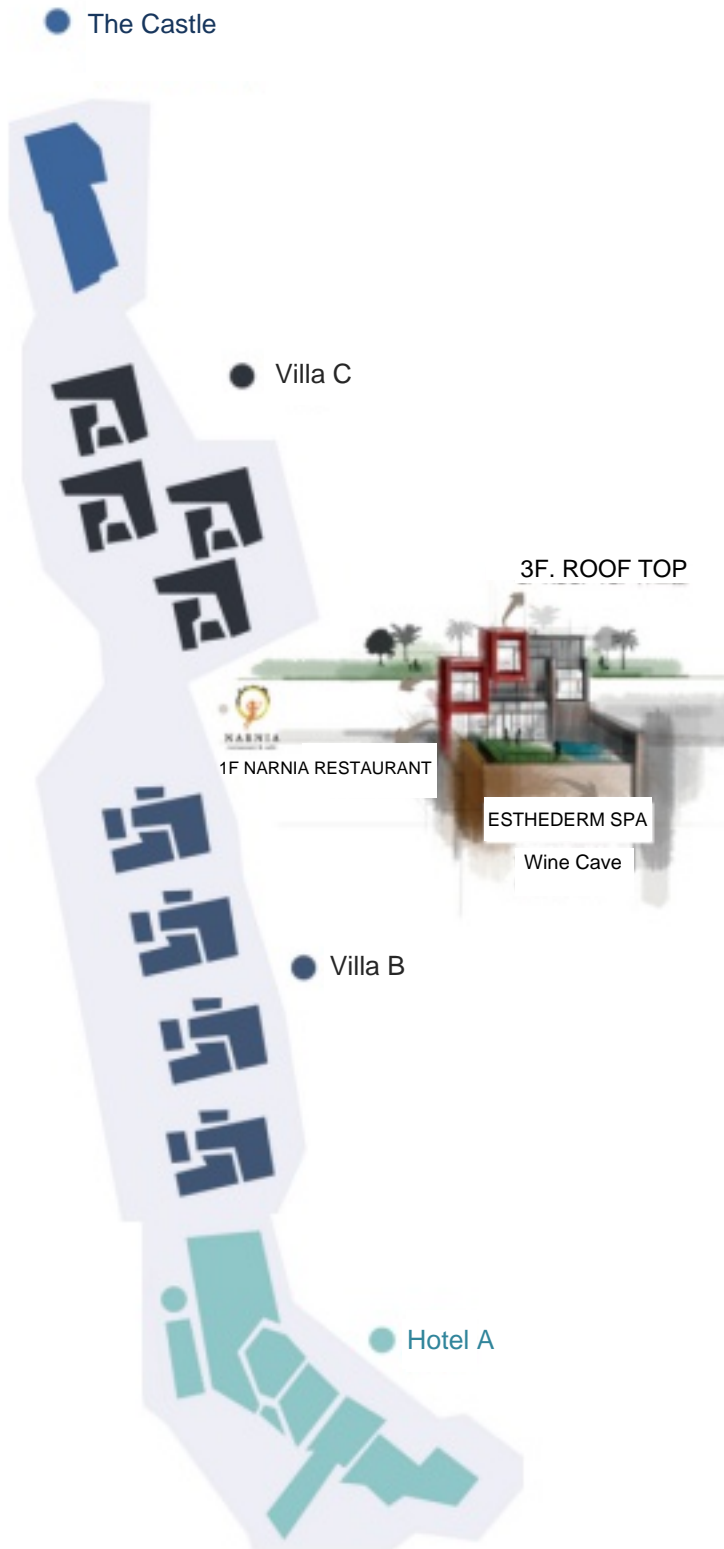

BAYHILL POOL & VILLA GUIDE MAP

Extension number (number + #)
 Front desk: 7000~2
 Restaurant: 8001
 Spa: 8000

NARNIA

3F PRIVATE DINING ROOM

- Private outdoor space
- Stunning views of the surrounding islands and sea
- A must-go place for marriage proposals, photos, etc

B1 WINE CAVE

- First wine warehouse in Jeju
- Enjoy fresh wine in your private space

BAYHILL MAIN BUILDING

1F SECRET OASIS POOL

- Feel the romantic and leisurely personality life in an independent space in the nature